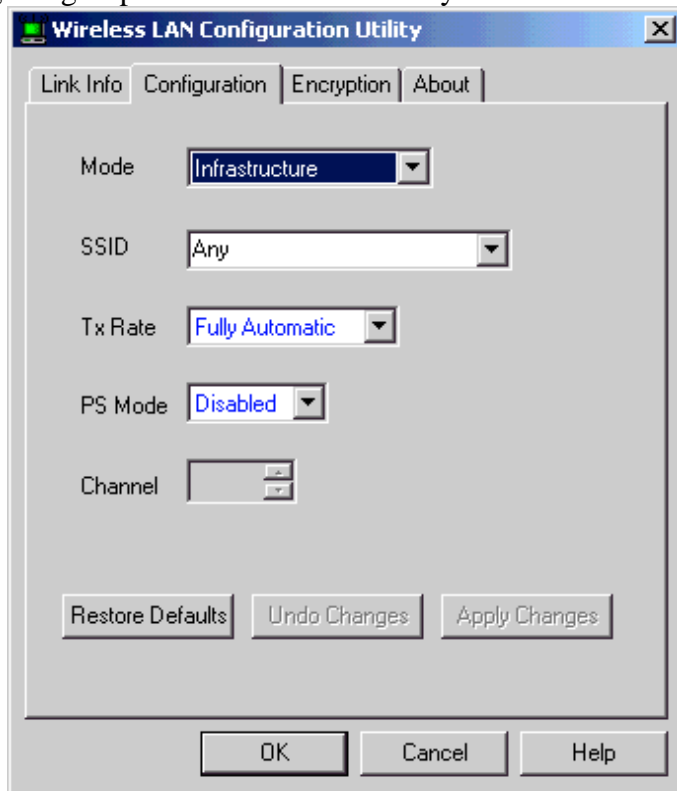

LAVC WIRELESS NETWORK

Recommended Hardware

- A wireless card that supports the IEEE 802.11 protocol. The LAVC book store sells some wireless pc cards.
- LAVC does not provide technical support.

Wireless access is only available in the locations marked with the Hot Spot logo.

**The following is provided as a sample only.
Each card has its own configuration procedures.**

Wireless Connection Setup

- Install your wireless card as indicated on the card manual.
- To configure the wireless card, use your Wireless Configuration Utility. This utility might have other names depending on the brand name and model of your PC card. It is usually found in Start Menu - > Program group. For more details read your manual.